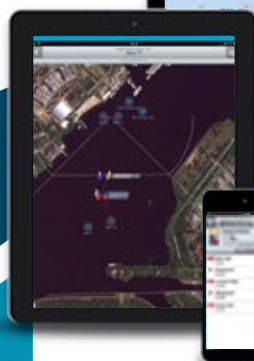

Leaders in live tracking

TracTrac[®] CLUB

Get all the benefits of the TracTrac live tracking technology for permanent use at daily activities like trainings, small weekday events and youth activities.

The tracking opens up the activities of the club in a whole new way. Parents, friends and fans can **follow and share the activities live** from the comfort of the club house or from home.

The **TracTrac web viewer** for viewing the tracking has a number of advanced functions for viewing and analyzing the tracks live and replay.

The **app for smartphone and tablets** (iOS and Android) gives you the freedom to watch the tracking wherever you are – even on the water.