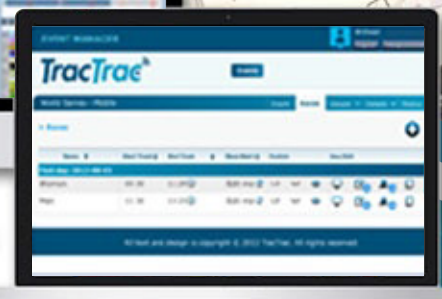

Leaders in live tracking

TracTrac® CLUB

Get all the benefits of the TracTrac live tracking technology for permanent use at daily activities like trainings, small weekday events and youth activities.

The tracking opens up the activities of the club in a whole new way. Parents, friends and fans can **follow and share the activities live** from the comfort of the club house or from home.

Coaches get a superior tool for **analysis and qualified feedback and dialogue** with the sailors.

A complete overview of the whereabouts of the sailors at all times and the alarm button on the device **add crucial safety** to your activities.

HOW DOES IT WORK?

- **Set up** your tracking activity in the Event Manager.
- **Turn on** the trackers and hand them out
- **Publish** the tracking for the world to see by one click of a button
- **Study**, view and analyze live via mobile, tablet or laptop.
- **Perform** your post-race analysis when back on shore.

It is that easy!

WHAT IS INCLUDED?

The **tracking units** are ready to go and come with sim cards and data included. You can track as often as you want – even on training camps abroad – without worrying about hidden extra costs.

The **Event Manager** is your online tool for quick and easy setup of the tracking.

The club's own **Club page on traccrac.com** displays all the tracked activities for anyone to load and watch at any time live and in replay.

The **TracTrac web viewer** for viewing the tracking has a number of advanced functions for viewing and analyzing the tracks live and replay.

The **app for smartphone and tablets** (iOS and Android) gives you the freedom to watch the tracking wherever you are – even on the water.

PRICES (EUROS)

Purchase of GPS-units	-----	150/unit
System-license	-----	990/year
Sim & data costs (flat fee)	-----	88/unit/year

+39 351 5001660
marco@traccrac.it
www.traccrac.it